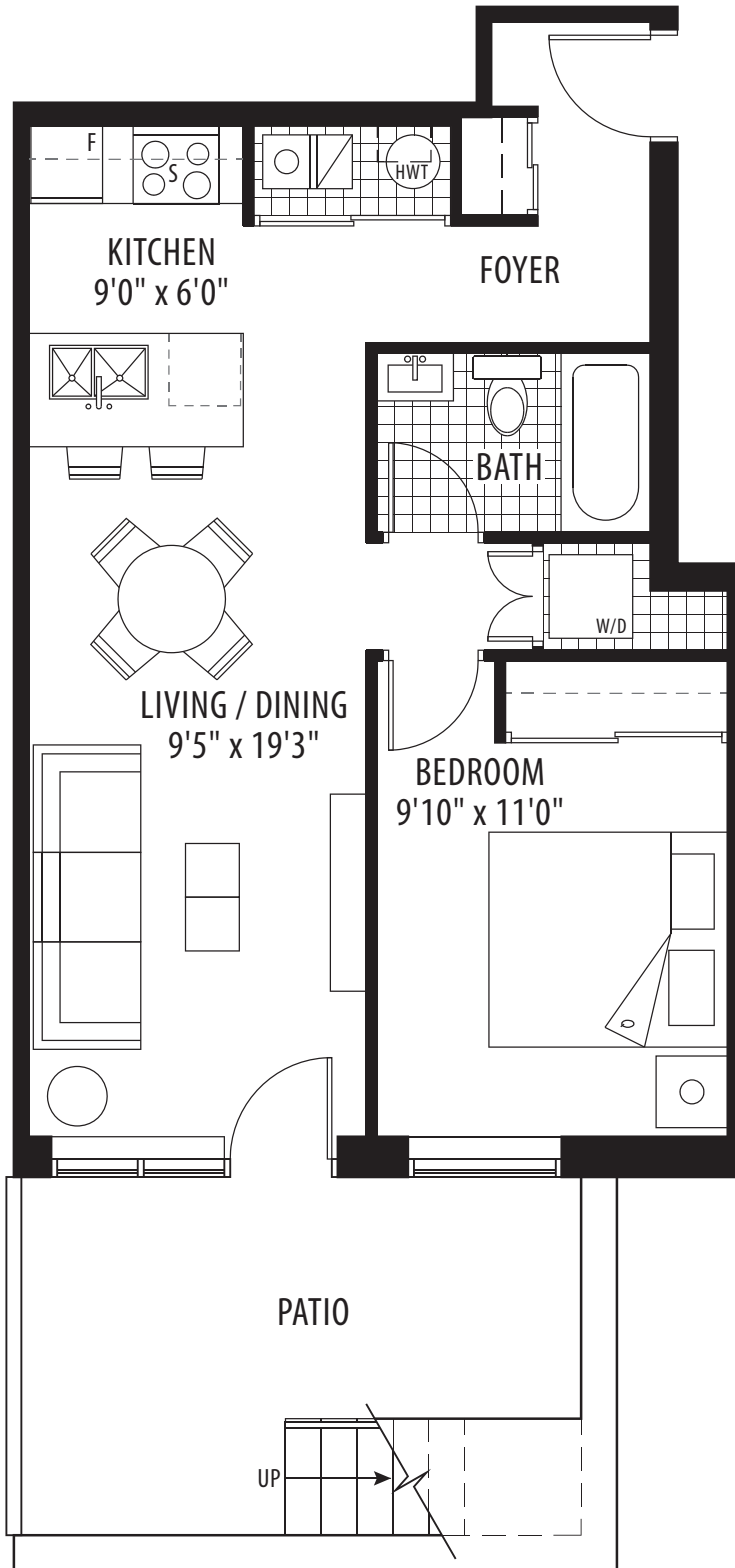

A3 601 SF - 1 Bedroom + Patio 185 SF

Patio Level

PATIO LEVEL

All dimensions, specifications, drawings and floorplans are approximate and are subject to change without notice. Actual square footage may vary from that stated herein. Furniture not included. E.&O.E.