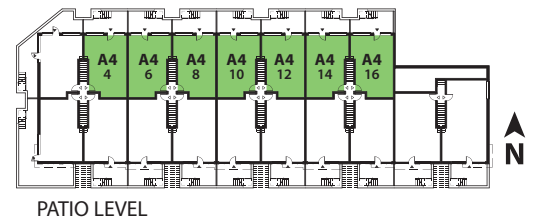

A4 562 SF - 1 Bedroom + Patio 210 SF

Patio Level

PATIO LEVEL

All dimensions, specifications, drawings and floorplans are approximate and are subject to change without notice. Actual square footage may vary from that stated hereon. Furniture not included. E.&O.E.