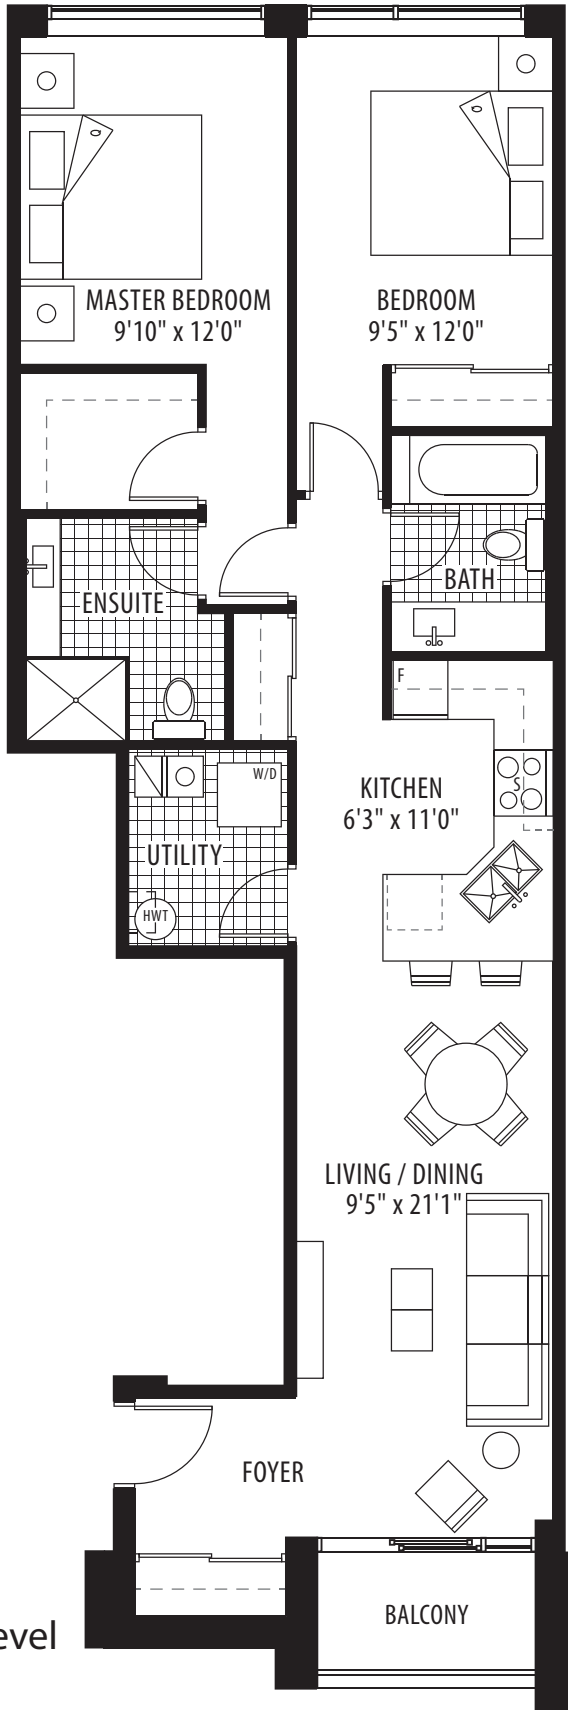

B2 965 SF - 2 Bedroom + Balcony 36 SF

Main Level

All dimensions, specifications, drawings and floorplans are approximate and are subject to change without notice. Actual square footage may vary from that stated hereon. Furniture not included. E.&O.E.