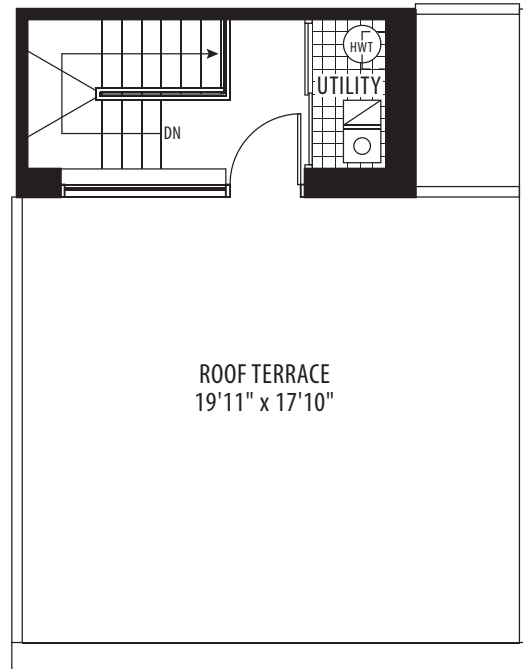

C3

1,203 SF - 2 Bedroom/Den + Terrace 419 SF

3rd Level

Rooftop Terrace Level

2nd Level

Partial 2nd Level - Unit C3-2

C3

ROOFTOP TERRACE LEVEL

3RD LEVEL

2ND LEVEL

MAIN LEVEL

Marquette

URBANTOWNS

All dimensions, specifications, drawings and floorplans are approximate and are subject to change without notice. Actual square footage may vary from that stated hereon. Furniture not included. E.&O.E.