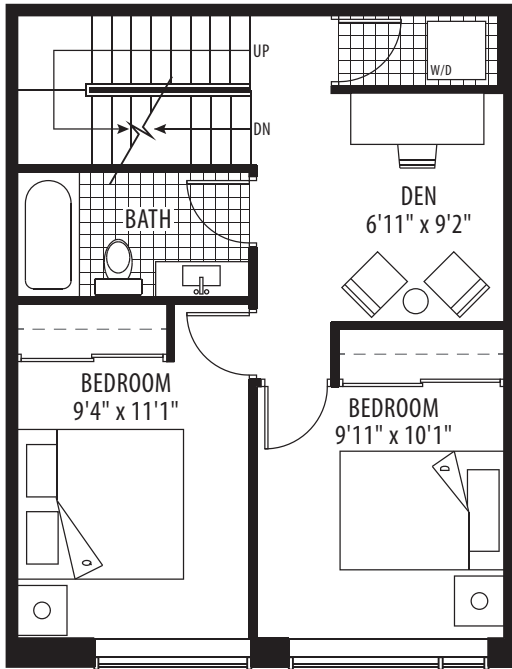

C3

1,203 SF - 2 Bedroom/Den + Terrace 419 SF

3rd Level

Rooftop Terrace Level

2nd Level

Partial 2nd Level - Unit C3-2

C3

ROOFTOP TERRACE LEVEL

3RD LEVEL

2ND LEVEL

MAIN LEVEL

Marquette

URBANTOWNS

All dimensions, specifications, drawings and floorplans are approximate and are subject to change without notice. Actual square footage may vary from that stated hereon. Furniture not included. E.&O.E.