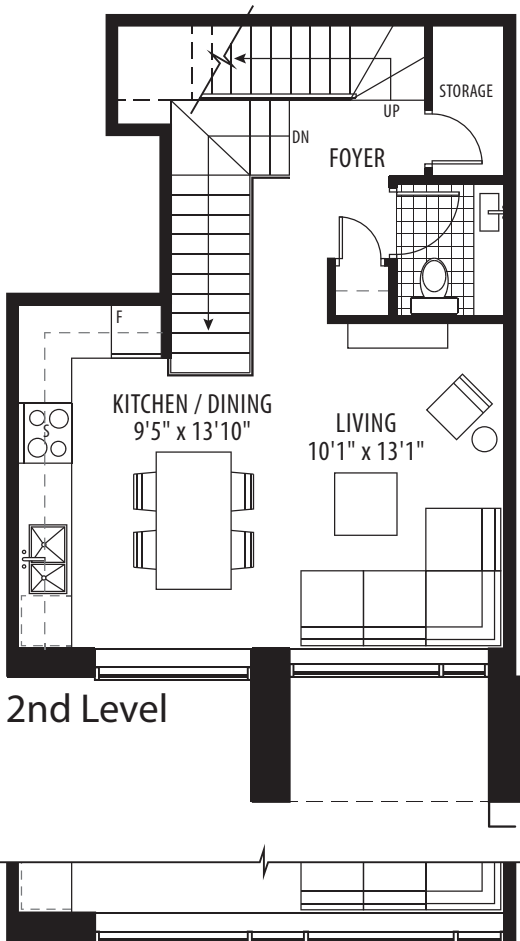

C3

1,203 SF - 2 Bedroom/Den + Terrace 419 SF

3rd Level

Rooftop Terrace Level

2nd Level

Partial 2nd Level - Unit C3-2

C3

ROOFTOP TERRACE LEVEL

3RD LEVEL

2ND LEVEL

MAIN LEVEL

Marquette

URBANTOWNS

All dimensions, specifications, drawings and floorplans are approximate and are subject to change without notice. Actual square footage may vary from that stated hereon. Furniture not included. E.&O.E.