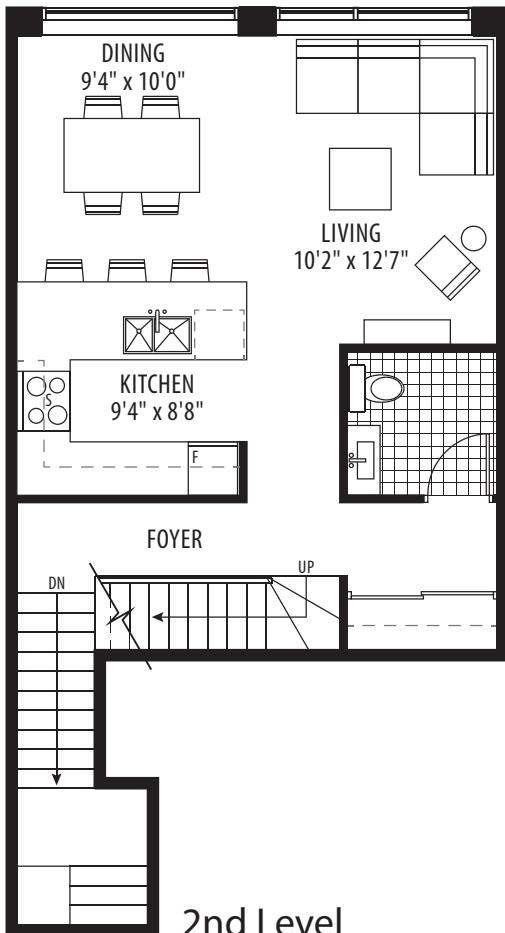

C4 1,344 SF - 2 Bedroom/Den + Terrace 419 SF

3rd Level

Rooftop Terrace Level

2nd Level

C4

ROOFTOP TERRACE LEVEL

3RD LEVEL

2ND LEVEL

MAIN LEVEL