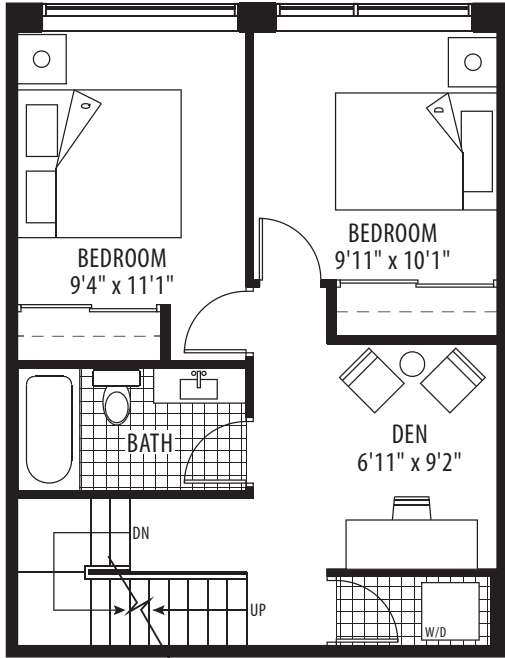

C4 1,344 SF - 2 Bedroom/Den + Terrace 419 SF

3rd Level

Rooftop Terrace Level

2nd Level

C4

ROOFTOP TERRACE LEVEL

3RD LEVEL

2ND LEVEL

MAIN LEVEL