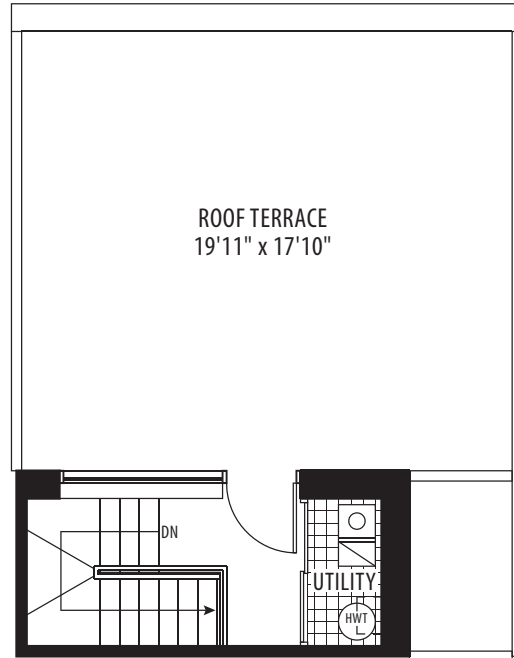

C4 1,344 SF - 2 Bedroom/Den + Terrace 419 SF

3rd Level

Rooftop Terrace Level

2nd Level

C4

ROOFTOP TERRACE LEVEL

3RD LEVEL

2ND LEVEL

MAIN LEVEL